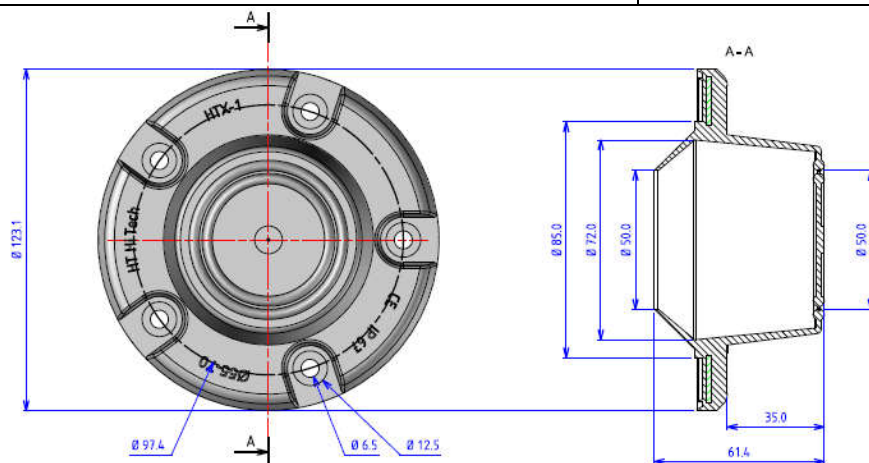

HTX Series

Code	TPE-SEBS 50 Sha	HTX-1-7035	HTX-23-7035
	TPE-SEBS 50 Sha V-0	HTX-1-V0-7035	HTX-23-V0-7035
Operating temperature		-40°C - +100°C	-40°C - +100°C
IP class		IP 67	IP 55
Color		Grey RAL 7035	Grey RAL 7035
Number of cables		1 pc 55mm - 70mm	1 pc 33mm - 48mm or 18mm - 15mm 2 pc 25mm - 40mm or 16mm - 10mm 8 pc 18mm - 30mm or 10mm - 14mm 4 pc 10mm - 14mm 4 pc 5mm - 10mm 4 pc 3.5mm - 5mm
Weight (kg)		0.186	0.25
Size (mm)		Diameter 123.1	216x126
Hole pattern (mm)			40/103/194
Hole size (mm)			10

*All multigates are available in black and white colors